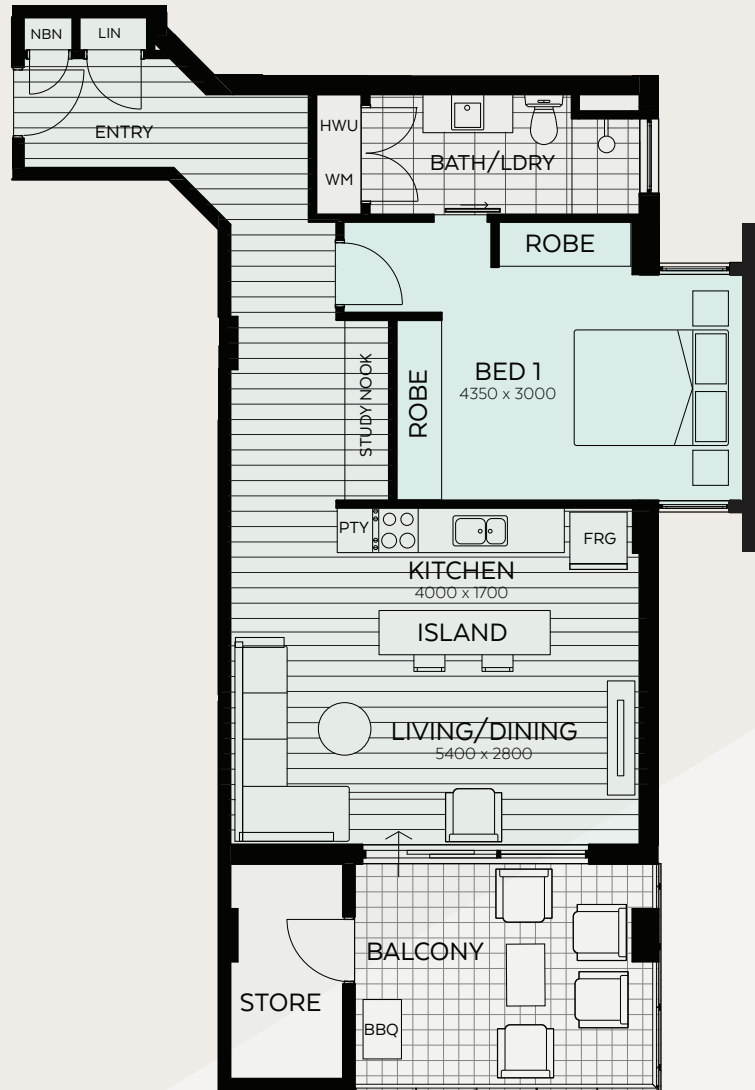

FLOOR PLANS

TYPE C - 1 BED, 1 BATH, 1 CAR BAY

BUILDING FLOOR PLAN
FLOORS 2 TO 6

TYPE C

Apartment: 3, 19, 15, 21, 27

Strata Areas

Internal Floor Area.....63m²
Balcony.....12m²
Store.....4m²

TOTAL.....79m²