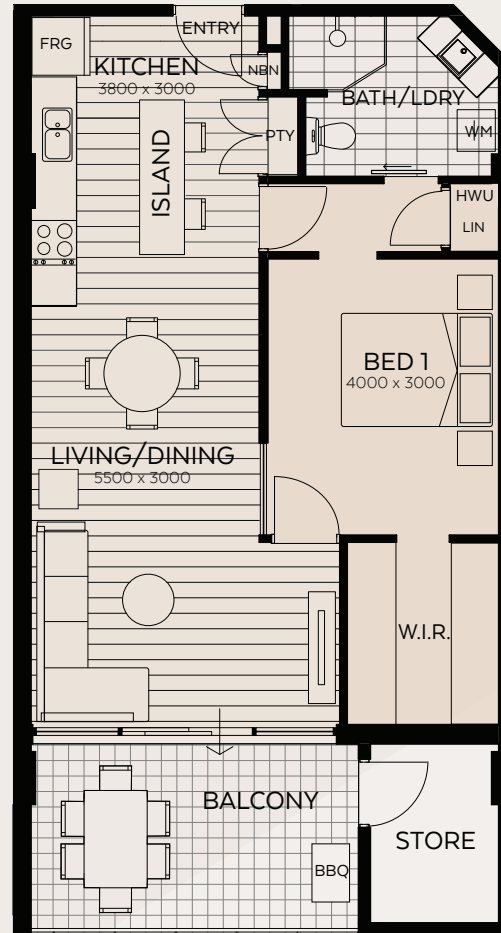

FLOOR PLANS

TYPE D - 1 BED, 1 BATH, 1 CAR BAY

BUILDING FLOOR PLAN
FLOORS 2 TO 6

TYPE D

Apartment: 4, 10, 16, 22, 28

Strata Areas

Internal Floor Area..... 57m²
Balcony..... 11m²
Store..... 4m²

TOTAL..... 72m²