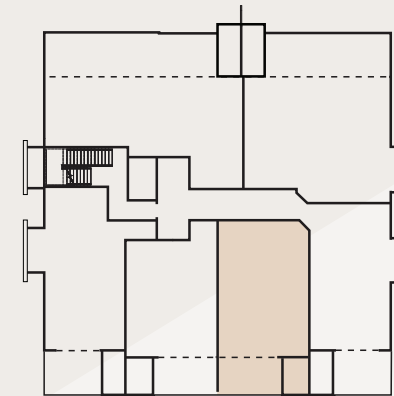

FLOOR PLANS

TYPE D - 1 BED, 1 BATH, 1 CAR BAY

BUILDING FLOOR PLAN
FLOORS 2 TO 6

TYPE D

Apartment: 4, 10, 16, 22, 28

Strata Areas

Internal Floor Area..... 57m²
Balcony..... 11m²
Store..... 4m²

TOTAL..... 72m²