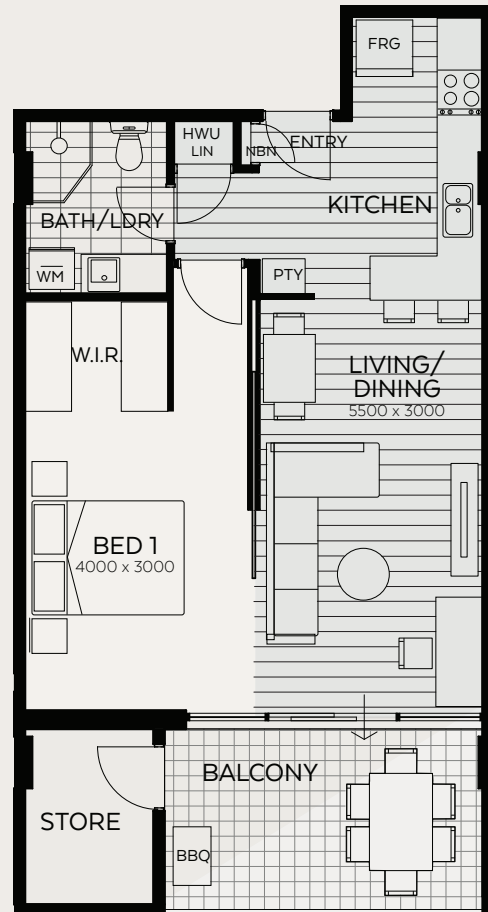

# FLOOR PLANS

## TYPE E - 1 BED, 1 BATH, 1 CAR BAY

BUILDING FLOOR PLAN  
FLOORS 2 TO 6

### TYPE E

Apartment: 5, 11, 17, 23, 29

#### Strata Areas

Internal Floor Area.....51m<sup>2</sup>  
Balcony.....11m<sup>2</sup>  
Store.....4m<sup>2</sup>

**TOTAL.....66m<sup>2</sup>**