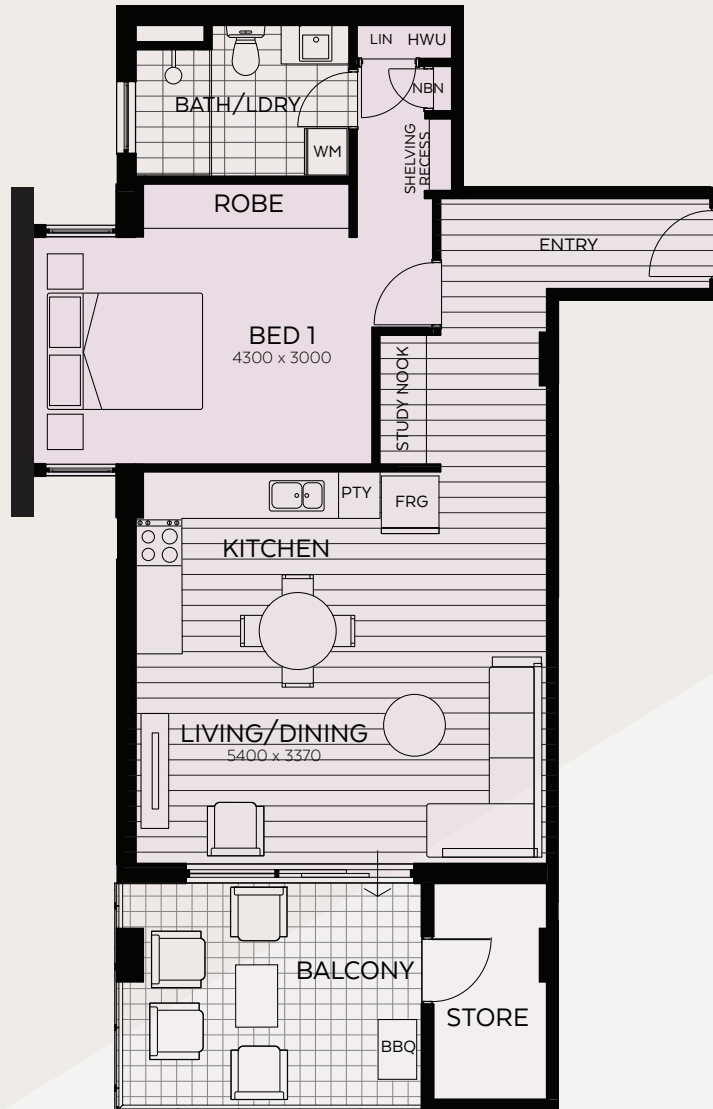

FLOOR PLANS

TYPE F - 1 BED, 1 BATH, 1 CAR BAY

BUILDING FLOOR PLAN
FLOORS 2 TO 6

TYPE F

Apartment: 6, 12, 18, 24, 30

Strata Areas

Internal Floor Area.....63m²

Balcony.....12m²

Store.....4m²

TOTAL.....79m²