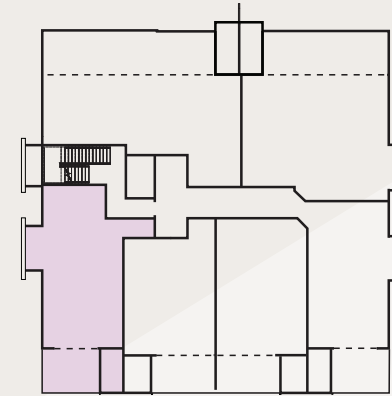

FLOOR PLANS

TYPE F - 1 BED, 1 BATH, 1 CAR BAY

BUILDING FLOOR PLAN
FLOORS 2 TO 6

TYPE F

Apartment: 6, 12, 18, 24, 30

Strata Areas

Internal Floor Area.....63m²

Balcony.....12m²

Store.....4m²

TOTAL.....79m²